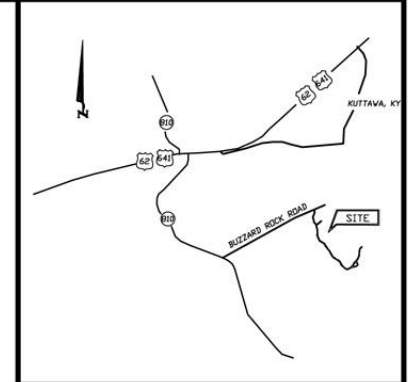

PROPOSED SITE PLAN BUZZARD ROCK MARINA

VICINITY MAP
NOT TO SCALE

LAKE BARKELY

LAKE BARKELY

THIS SITE PLAN PREPARED FOR:
BUZZARD ROCK MARINA
BUZZARD ROCK ROAD
KUTTAWA, KY 42055

PROJECT NO.	07-0021
SURVEY DATE	9/25/2007
STREET ADDRESS	
	BUZZARD ROCK MARINA KUTTAWA, KY 42055
REVISIONS:	
DATE	DESCRIPTION

**FOUR RIVERS
LAND SURVEYING**

626 U.S. HIGHWAY 62 E
EDDYVILLE, KENTUCKY 42038

TEL. 270-388-4601 FAX 270-388-4603