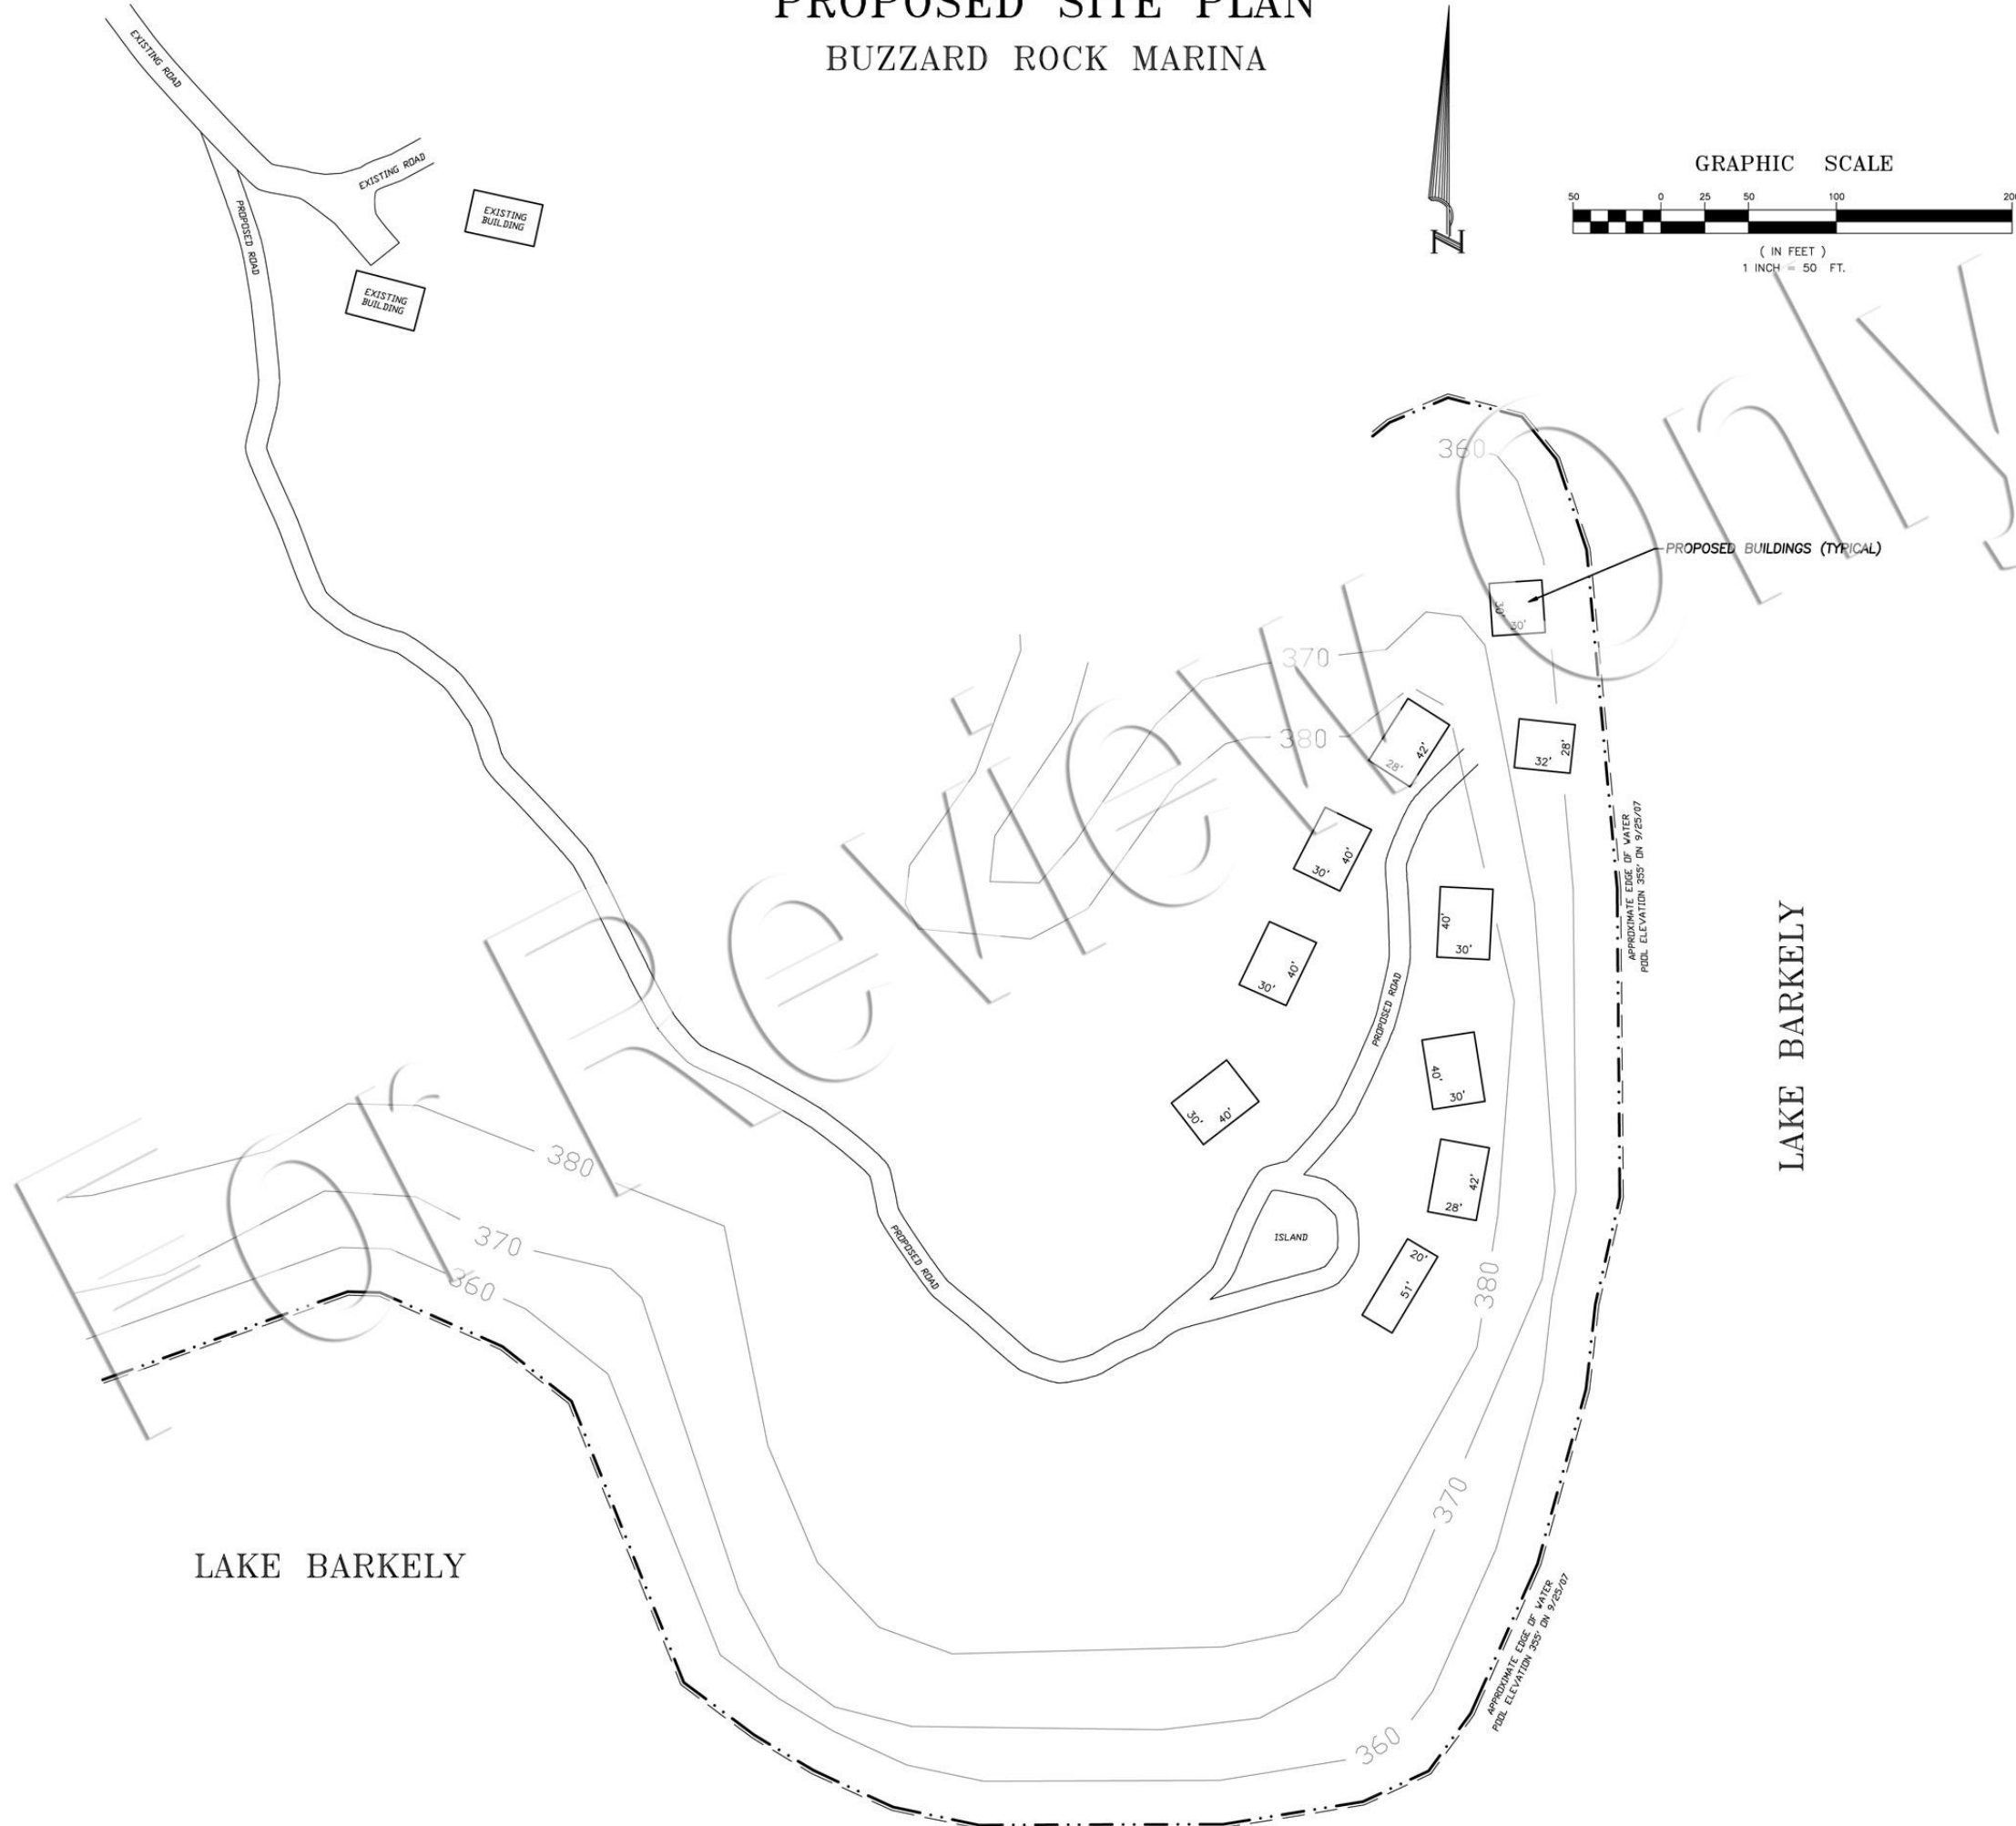

PROPOSED SITE PLAN BUZZARD ROCK MARINA

VICINITY MAP
NOT TO SCALE

LAKE BARKELY

LAKE BARKELY

THIS SITE PLAN PREPARED FOR:
BUZZARD ROCK MARINA
BUZZARD ROCK ROAD
KUTTAWA, KY 42055

PROJECT NO.	07-0021
SURVEY DATE	9/25/2007
STREET ADDRESS	
	BUZZARD ROCK MARINA KUTTAWA, KY 42055
REVISIONS:	
DATE	DESCRIPTION

**FOUR RIVERS
LAND SURVEYING**

626 U.S. HIGHWAY 62 E
EDDYVILLE, KENTUCKY 42038

TEL. 270-388-4601 FAX 270-388-4603